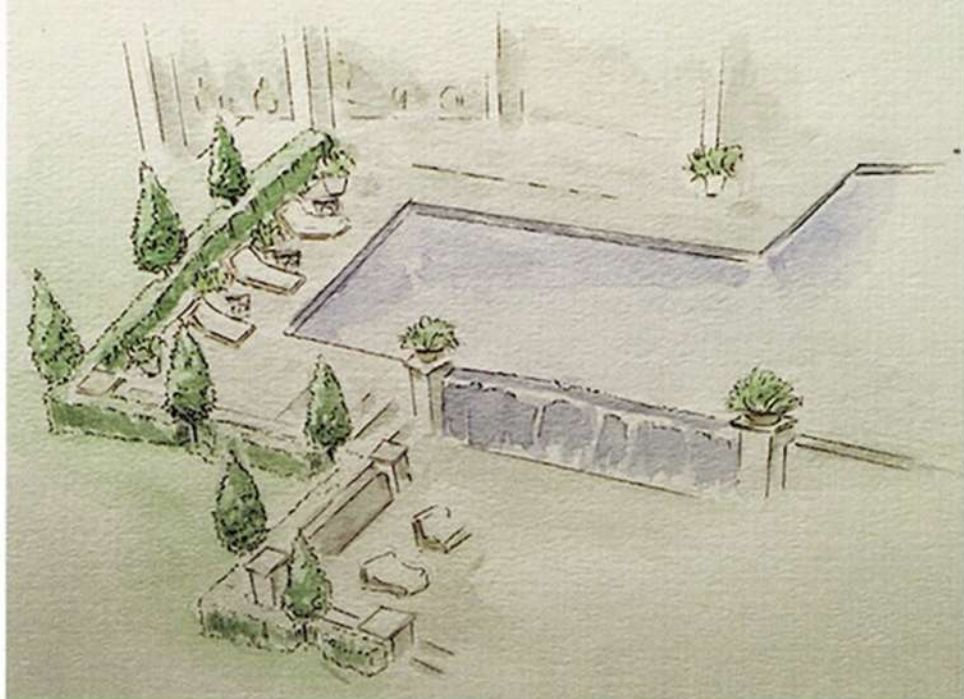

## Pool Area

### Troy Rhone

TROY RHONE GARDEN DESIGN | BIRMINGHAM, ALABAMA + ATLANTA

“With the deck being so large, I looked for ways to soften the area,” Troy Rhone says of his pool area design. Brown hues and pops of orange add warmth to the gray flooring. “Furniture from Woodard adds playfulness to the contemporary nature of the pool,” he says. For the overall landscaping, Rhone stuck to flora in white and shades of green. “You can never go wrong with green and white. It works in all situations,” he says. Based in Birmingham, Alabama, and Atlanta, Troy Rhone Garden Design specializes in creating refreshing outdoor spaces that are extensions of interiors. His interest and passion for beautiful gardens took root as a child raised in a family of artists, gardeners, and writers.

“A WELL-DESIGNED GARDEN SHOULD REACH IN AND TOUCH OUR SOUL WHILE NOT OVERWHELMING THE DAY-TO-DAY LIFE OF THE ONE WHO CULTIVATES IT.”